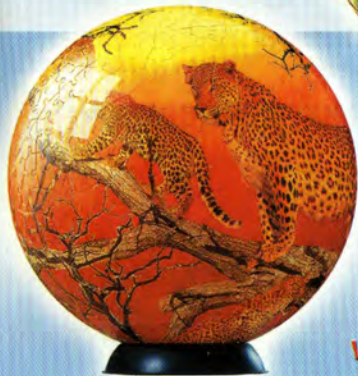

Puzzles

Original Ravensburger Quality

Ravensburger

puzzleball

∅ 22 cm

✿ 540 > 11061 2

✿ 540 > 11062 9

✿ 540 > 11064 3